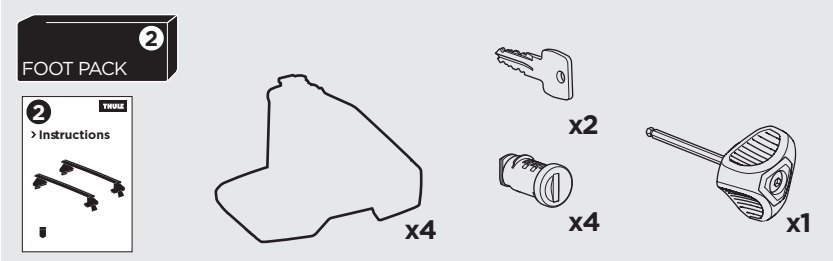

1

Kit 5117 CITROËN C4, 5-dr Hatchback, 10-18

ISO 11154-E

THULE WingBar Evo	THULE WingBar Edge	THULE WingBar	THULE SquareBar	Evo X (scale)	Edge X (scale)
CITROËN C4, 5-dr Hatchback, 10-18				39.5	R

THULE ProBar	THULE SlideBar	X (mm/inch)		
CITROËN C4, 5-dr Hatchback, 10-18		1046 mm / 41 1/8"		

THULE WingBar Evo	THULE WingBar Edge	THULE WingBar	THULE SquareBar	Evo Y (scale)	Edge Y (scale)
CITROËN C4, 5-dr Hatchback, 10-18				33.5	L

THULE ProBar	THULE SlideBar	Y (mm/inch)		
CITROËN C4, 5-dr Hatchback, 10-18		986 mm / 38 7/8"		

	W (mm/inch)	Z (mm/inch)
CITROËN C4, 5-dr Hatchback, 10-18	730 mm / 28 3/4"	210 mm / 8 1/4"