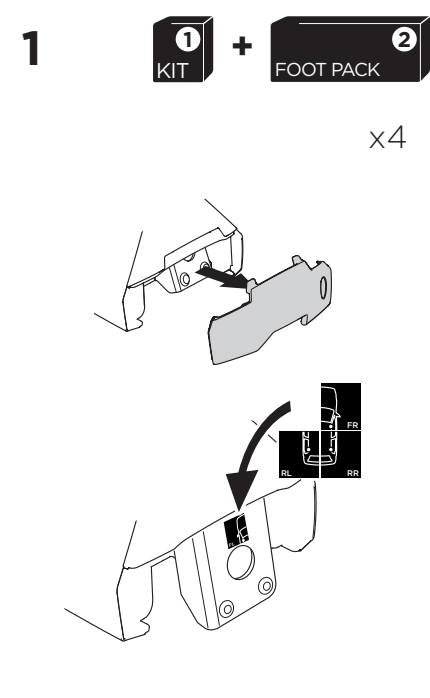

1

Kit 5117 CITROËN C4, 5-dr Hatchback, 10-18

ISO 11154-E

THULE WingBar Evo	THULE WingBar Edge	THULE WingBar	THULE SquareBar	Evo X (scale)	Edge X (scale)
CITROËN C4, 5-dr Hatchback, 10-18				39.5	R

THULE ProBar	THULE SlideBar	X (mm/inch)		
CITROËN C4, 5-dr Hatchback, 10-18		1046 mm / 41 1/8"		

THULE WingBar Evo	THULE WingBar Edge	THULE WingBar	THULE SquareBar	Evo Y (scale)	Edge Y (scale)
CITROËN C4, 5-dr Hatchback, 10-18				33.5	L

THULE ProBar	THULE SlideBar	Y (mm/inch)		
CITROËN C4, 5-dr Hatchback, 10-18		986 mm / 38 7/8"		

	W (mm/inch)	Z (mm/inch)
CITROËN C4, 5-dr Hatchback, 10-18	730 mm / 28 3/4"	210 mm / 8 1/4"