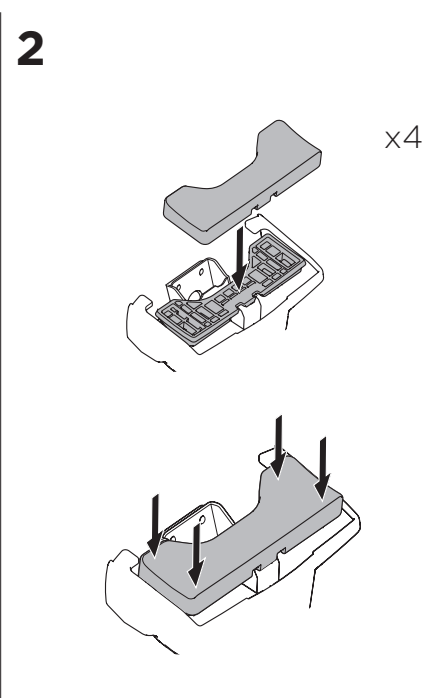

1

Kit 5117 CITROËN C4, 5-dr Hatchback, 10-18

ISO 11154-E

THULE WingBar Evo	THULE WingBar Edge	THULE WingBar	THULE SquareBar	Evo X (scale)	Edge X (scale)
CITROËN C4, 5-dr Hatchback, 10-18				39.5	R

THULE ProBar	THULE SlideBar	X (mm/inch)		
CITROËN C4, 5-dr Hatchback, 10-18		1046 mm / 41 1/8"		

THULE WingBar Evo	THULE WingBar Edge	THULE WingBar	THULE SquareBar	Evo Y (scale)	Edge Y (scale)
CITROËN C4, 5-dr Hatchback, 10-18				33.5	L

THULE ProBar	THULE SlideBar	Y (mm/inch)		
CITROËN C4, 5-dr Hatchback, 10-18		986 mm / 38 7/8"		

	W (mm/inch)	Z (mm/inch)
CITROËN C4, 5-dr Hatchback, 10-18	730 mm / 28 3/4"	210 mm / 8 1/4"