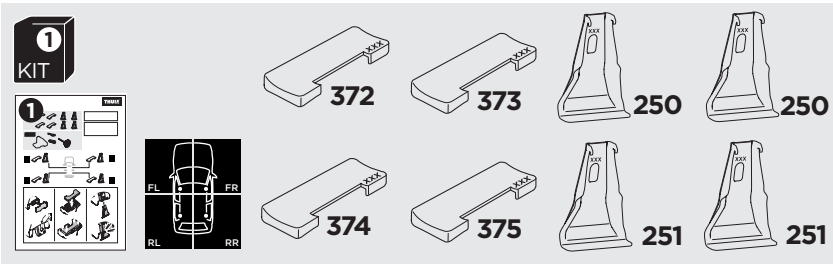

1

Kit 5117 CITROËN C4, 5-dr Hatchback, 10-18

ISO 11154-E

THULE WingBar Evo	THULE WingBar Edge	THULE WingBar	THULE SquareBar	Evo X (scale)	Edge X (scale)
CITROËN C4, 5-dr Hatchback, 10-18				39.5	R

THULE ProBar	THULE SlideBar	X (mm/inch)		
CITROËN C4, 5-dr Hatchback, 10-18		1046 mm / 41 1/8"		

THULE WingBar Evo	THULE WingBar Edge	THULE WingBar	THULE SquareBar	Evo Y (scale)	Edge Y (scale)
CITROËN C4, 5-dr Hatchback, 10-18				33.5	L

THULE ProBar	THULE SlideBar	Y (mm/inch)		
CITROËN C4, 5-dr Hatchback, 10-18		986 mm / 38 7/8"		

	W (mm/inch)	Z (mm/inch)
CITROËN C4, 5-dr Hatchback, 10-18	730 mm / 28 3/4"	210 mm / 8 1/4"