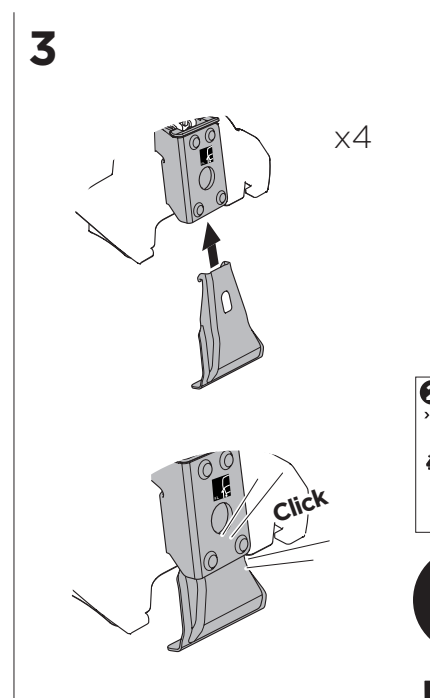

1

Kit 5117 CITROËN C4, 5-dr Hatchback, 10-18

ISO 11154-E

THULE WingBar Evo	THULE WingBar Edge	THULE WingBar	THULE SquareBar	Evo X (scale)	Edge X (scale)
CITROËN C4, 5-dr Hatchback, 10-18				39.5	R

THULE ProBar	THULE SlideBar	X (mm/inch)		
CITROËN C4, 5-dr Hatchback, 10-18		1046 mm / 41 1/8"		

THULE WingBar Evo	THULE WingBar Edge	THULE WingBar	THULE SquareBar	Evo Y (scale)	Edge Y (scale)
CITROËN C4, 5-dr Hatchback, 10-18				33.5	L

THULE ProBar	THULE SlideBar	Y (mm/inch)		
CITROËN C4, 5-dr Hatchback, 10-18		986 mm / 38 7/8"		

	W (mm/inch)	Z (mm/inch)
CITROËN C4, 5-dr Hatchback, 10-18	730 mm / 28 3/4"	210 mm / 8 1/4"