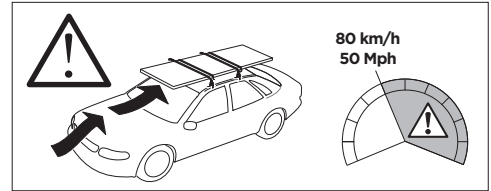

1

Kit 5117 CITROËN C4, 5-dr Hatchback, 10-18

ISO 11154-E

THULE WingBar Evo	THULE WingBar Edge	THULE WingBar	THULE SquareBar	Evo X (scale)	Edge X (scale)
CITROËN C4, 5-dr Hatchback, 10-18				39.5	R

THULE ProBar	THULE SlideBar	X (mm/inch)		
CITROËN C4, 5-dr Hatchback, 10-18		1046 mm / 41 1/8"		

THULE WingBar Evo	THULE WingBar Edge	THULE WingBar	THULE SquareBar	Evo Y (scale)	Edge Y (scale)
CITROËN C4, 5-dr Hatchback, 10-18				33.5	L

THULE ProBar	THULE SlideBar	Y (mm/inch)		
CITROËN C4, 5-dr Hatchback, 10-18		986 mm / 38 7/8"		