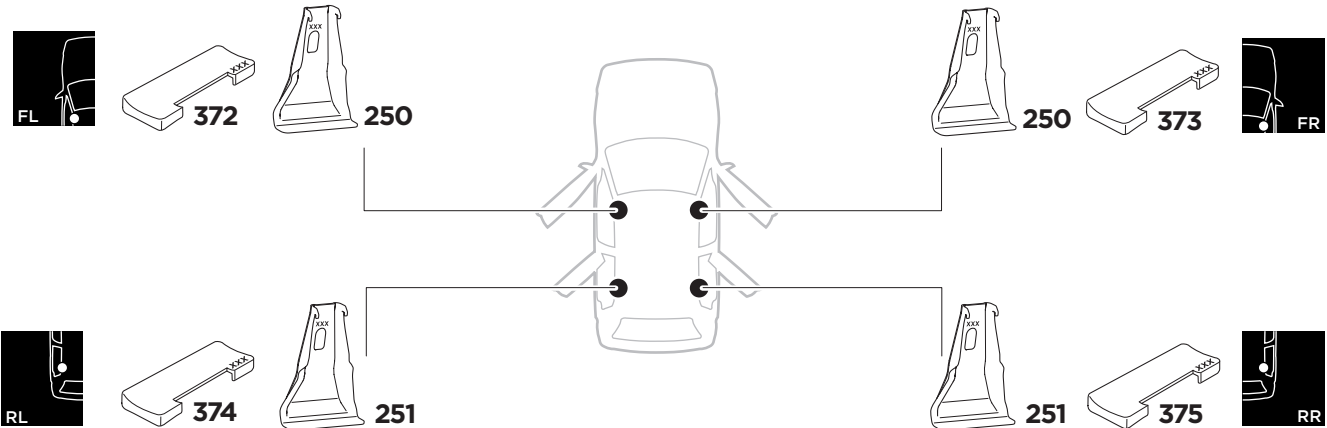

1

Kit 5117 CITROËN C4, 5-dr Hatchback, 10-18

ISO 11154-E

THULE WingBar Evo	THULE WingBar Edge	THULE WingBar	THULE SquareBar	Evo X (scale)	Edge X (scale)
CITROËN C4, 5-dr Hatchback, 10-18				39.5	R

THULE ProBar	THULE SlideBar	X (mm/inch)		
CITROËN C4, 5-dr Hatchback, 10-18		1046 mm / 41 1/8"		

THULE WingBar Evo	THULE WingBar Edge	THULE WingBar	THULE SquareBar	Evo Y (scale)	Edge Y (scale)
CITROËN C4, 5-dr Hatchback, 10-18				33.5	L

THULE ProBar	THULE SlideBar	Y (mm/inch)		
CITROËN C4, 5-dr Hatchback, 10-18		986 mm / 38 7/8"		

	W (mm/inch)	Z (mm/inch)
CITROËN C4, 5-dr Hatchback, 10-18	730 mm / 28 3/4"	210 mm / 8 1/4"